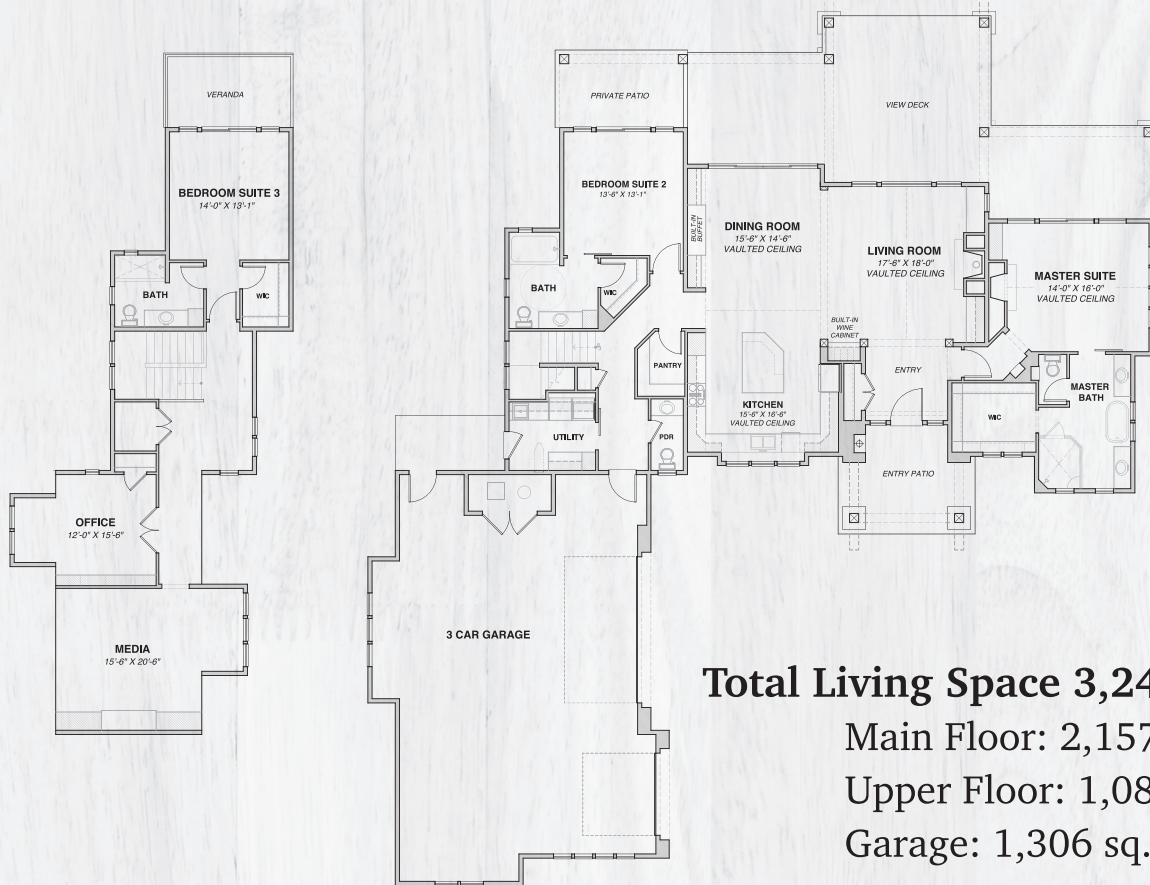

The Ridge II

3 Bedrooms | 3.5 Baths

Total Living Space 3,246 sq. ft.

Main Floor: 2,157 sq. ft.

Upper Floor: 1,089 sq. ft.

Garage: 1,306 sq. ft.

*Please contact us to make your home **Building Dreams** a reality.*