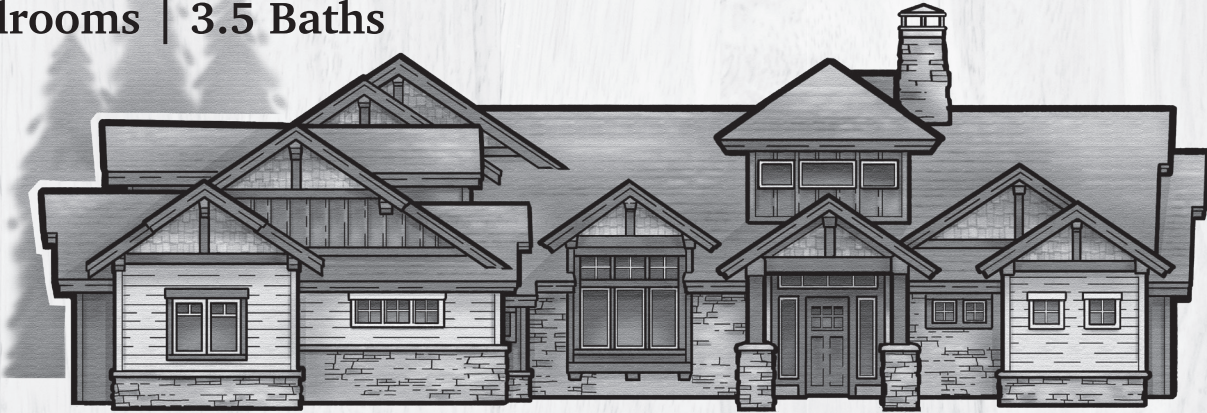

The Ridge II

3 Bedrooms | 3.5 Baths

Total Living Space 3,246 sq. ft.

Main Floor: 2,157 sq. ft.

Upper Floor: 1,089 sq. ft.

Garage: 1,306 sq. ft.

*Please contact us to make your home **Building Dreams** a reality.*